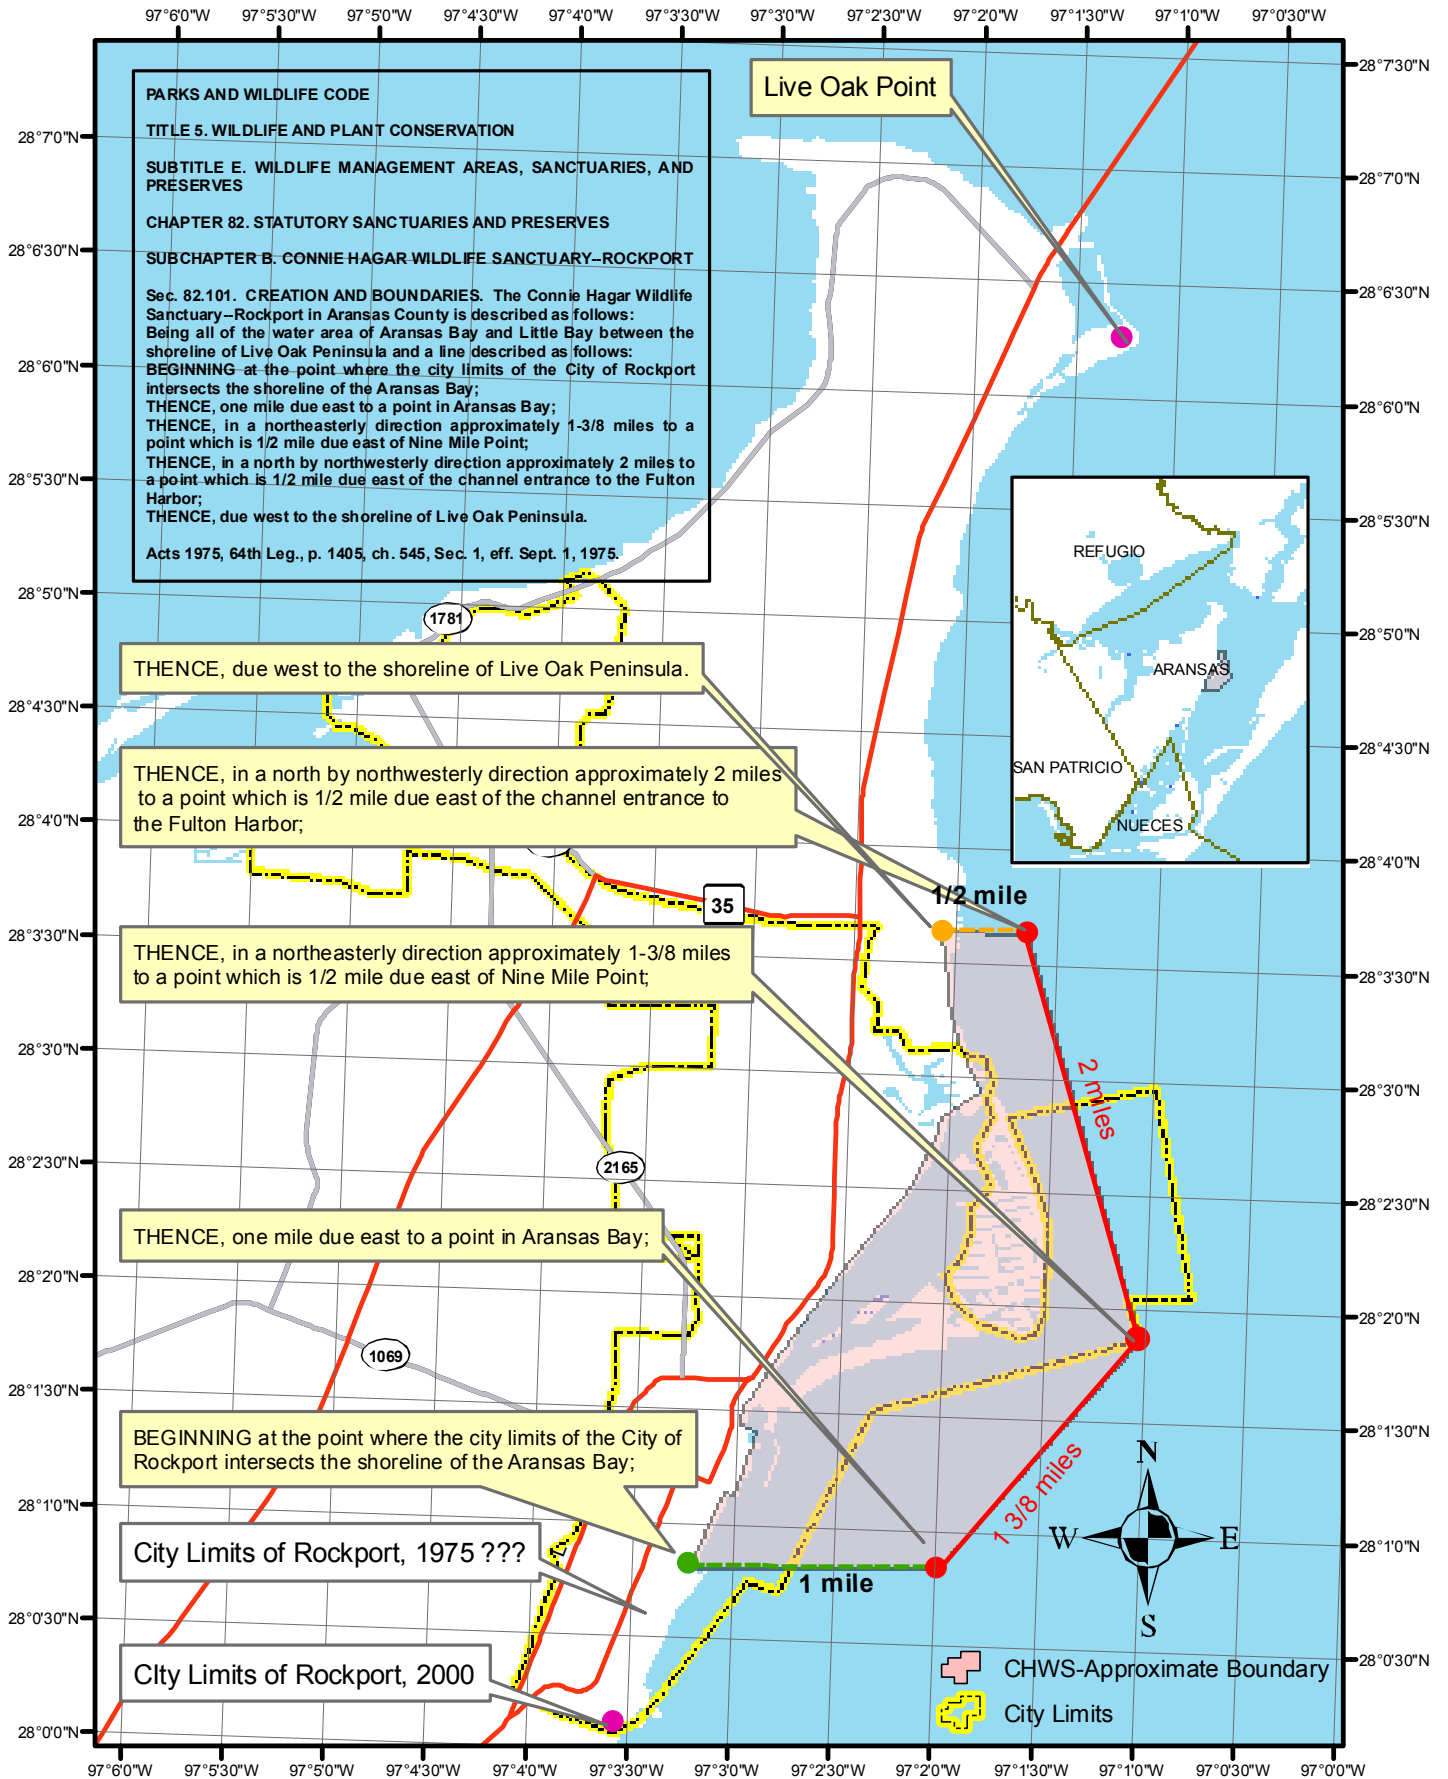

Connie Hagar Wildlife Sanctuary - Approximate Location